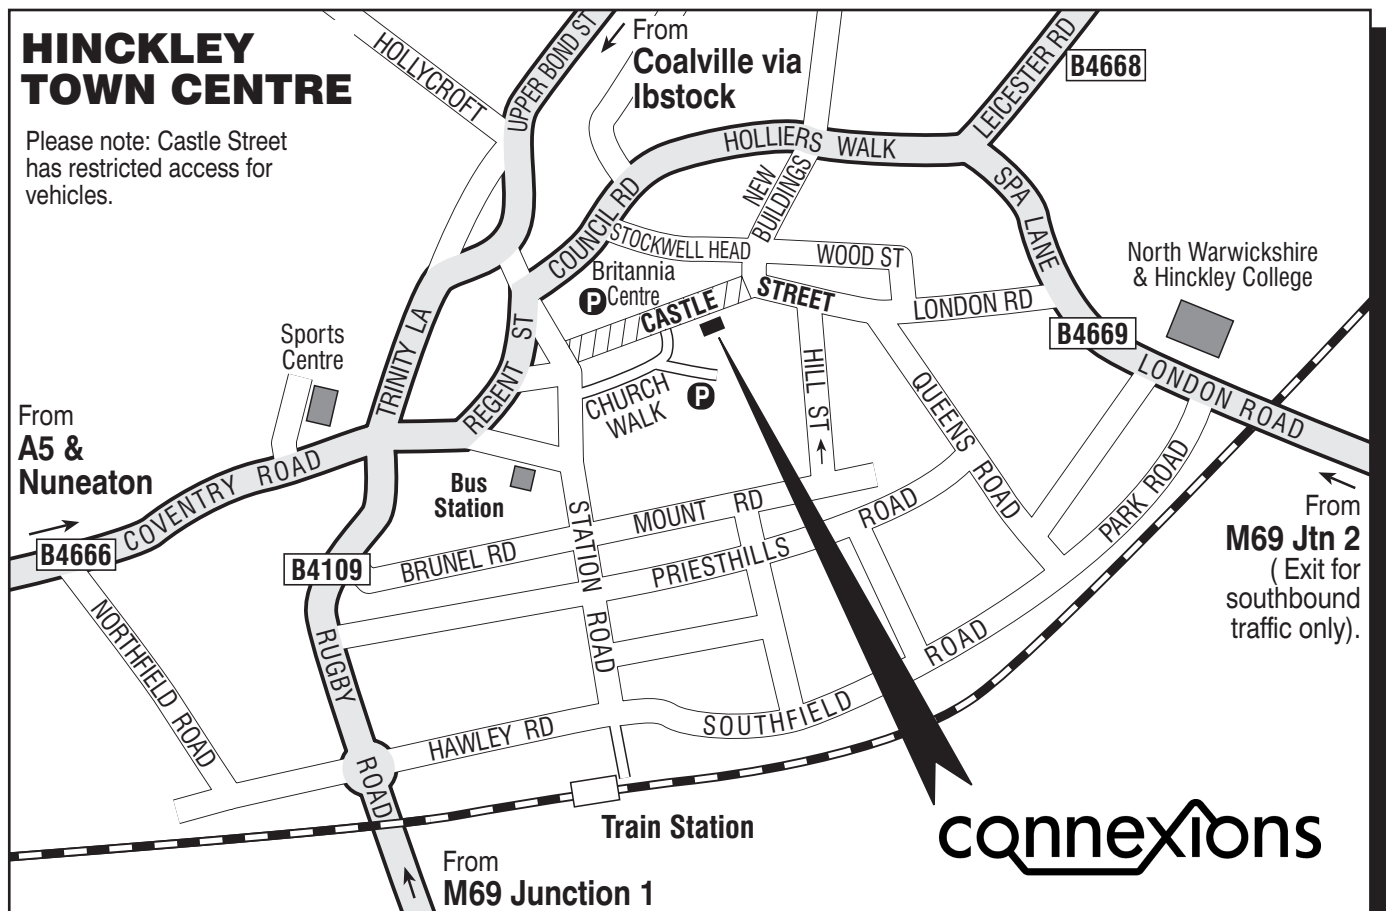

Train enquiries:
Tel 08457 484950.

Bus Information

Tel 0870 608 2608
(national rate).

We are a short walk from the bus station.

By Car

See the maps for your approach to Hinckley.

We are based in the town centre and close to the Britannia Centre car park.