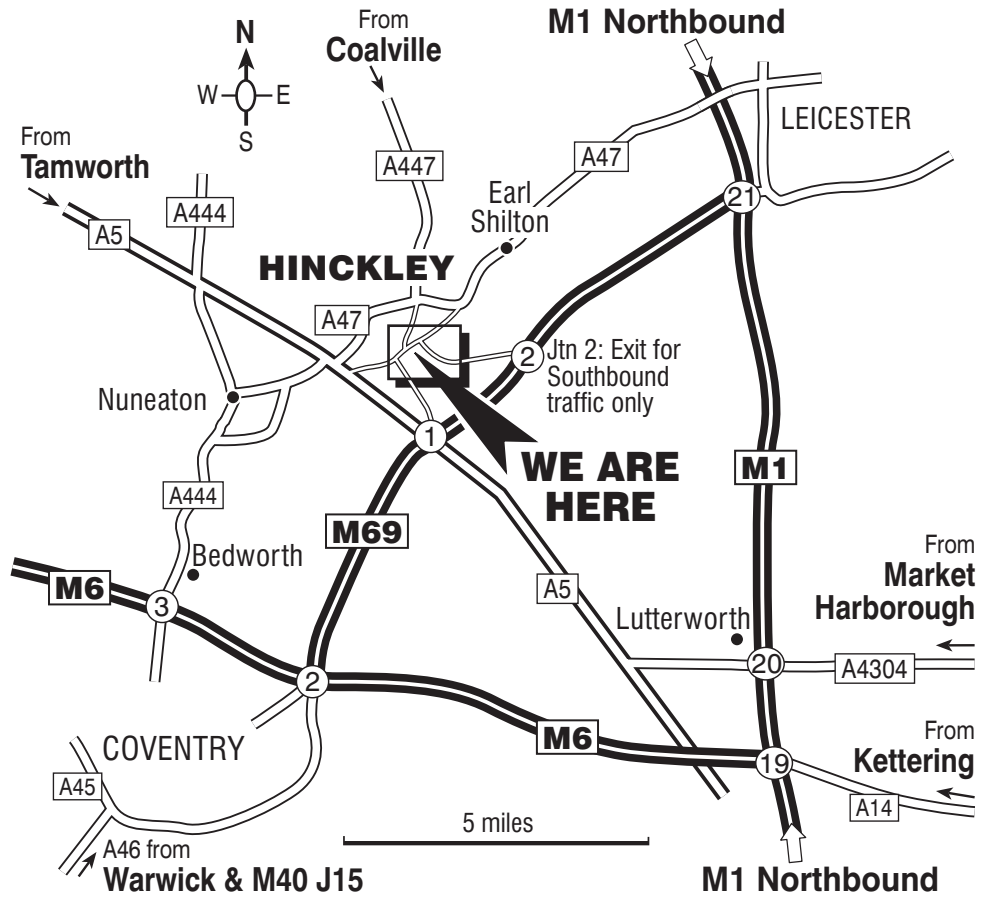

Train enquiries:
Tel 08457 484950.

Bus Information

Tel 0870 608 2608
(national rate).

We are a short walk from the bus station.

By Car

See the maps for your approach to Hinckley.

We are based in the town centre and close to the Britannia Centre car park.